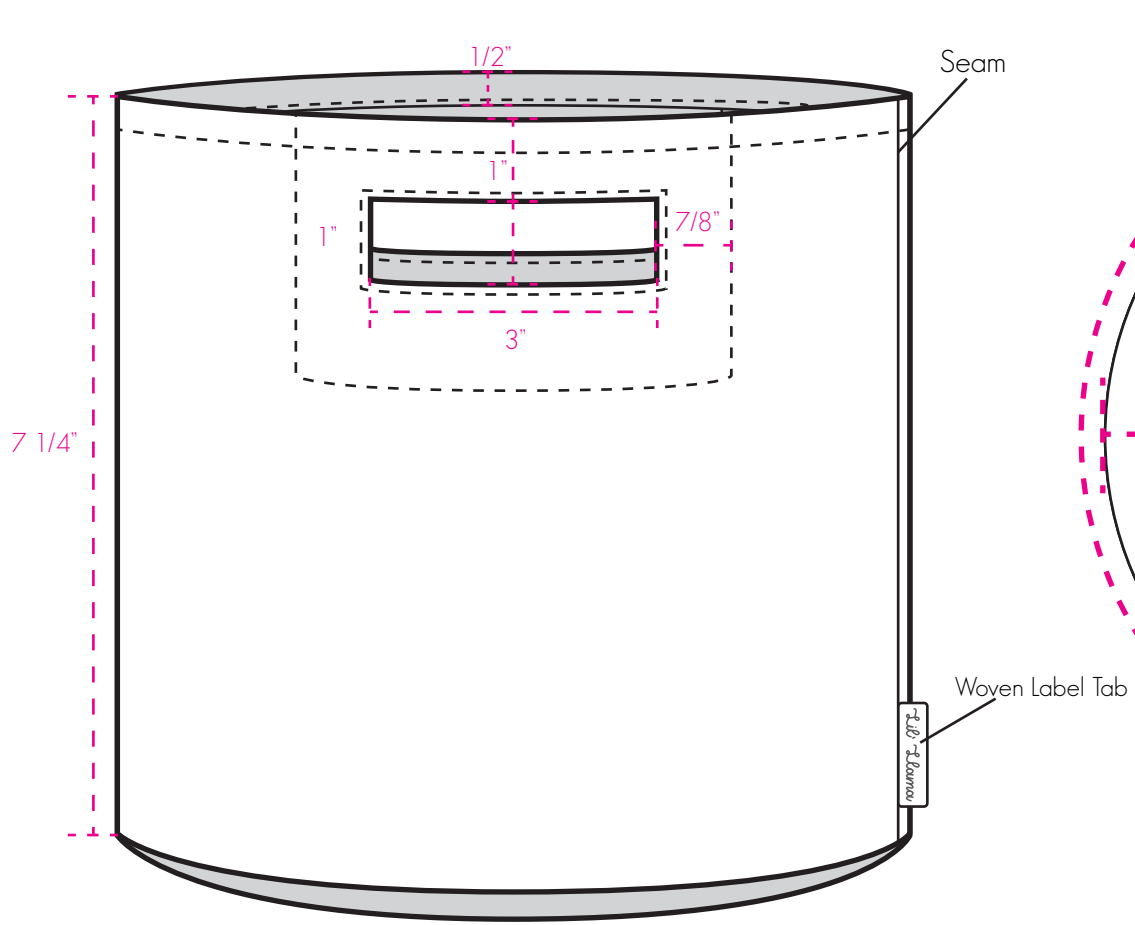

Front View

Bottom View

WOVEN LABEL

EGRET
11-0103 TCX

BRUSHED NICKEL
18-5102TCX

Details:

- * 100% Cotton canvas
- * Woven logo label at side seam
- * The sample is unbleached, but we want a bright white/ clean canvas. Please send swatches for approval.